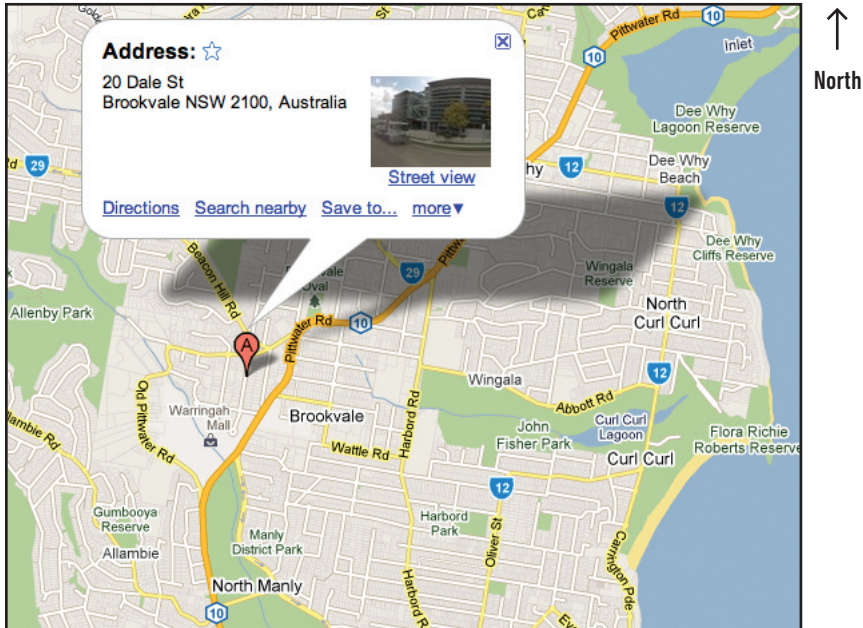

Map. Office Location

Road directions:

Travelling north on Condamine Street/Pittwater Road, turn left into Cross Street (just past Warringah Mall Shopping Centre), then right into Dale Street.

Travelling south on Pittwater Road or down Beacon Hill Road, turn right into Old Pittwater Road (just past Brookvale Oval), then left into Dale Street.

Biztek. Suite Location

Suite location directions:

Once in the Biztek building, the lifts are located in the middle at the back of the building. We are located on the 3rd floor, and upon exiting the lift our office is located directly in front to the left.