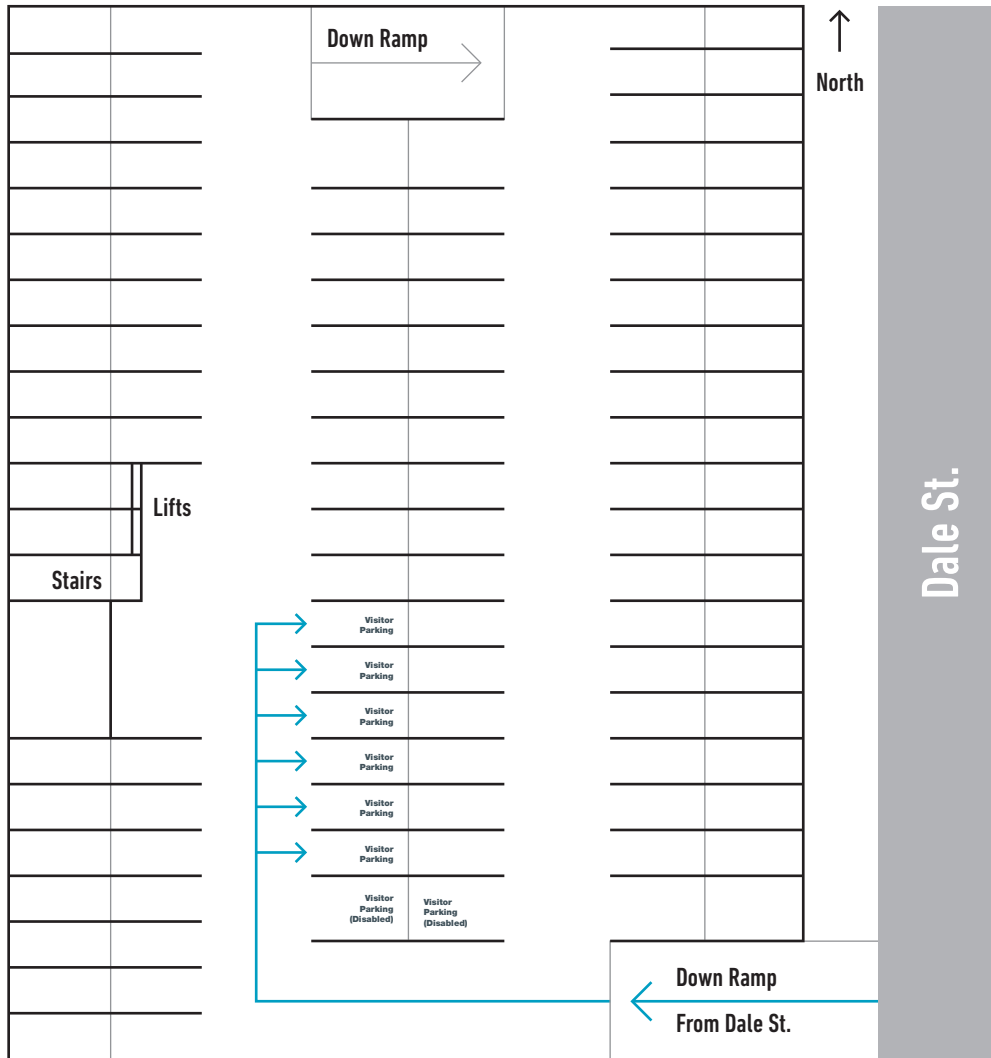

Map. Office Location

Road directions:

Travelling north on Condamine Street/Pittwater Road, turn left into Cross Street (just past Warringah Mall Shopping Centre), then right into Dale Street.

Travelling south on Pittwater Road or down Beacon Hill Road, turn right into Old Pittwater Road (just past Brookvale Oval), then left into Dale Street.

Biztek. Suite Location

Suite location directions:

Once in the Biztek building, the lifts are located in the middle at the back of the building. We are located on the 3rd floor, and upon exiting the lift our office is located directly in front to the left.

Basement 1. General Visitor Parking

Basement 2. Jaques Stanmore Visitor Parking